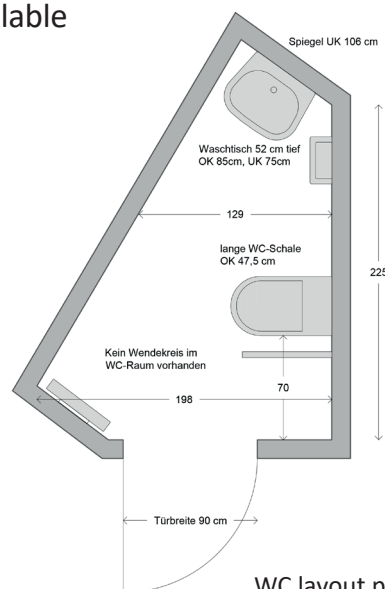

### ACCESS AND ENTRANCE

- Access via a narrow ramp which runs along the wall of the building and widens towards the entrance
- **Ramp width 80 cm, 10–14 % incline**
- The accessible entrance is the main entrance
- Hinged door with wooden handle (no lever handle)
- Clear door width 102 cm, 1 cm threshold
- Space in front and behind the door OK
- Dust control mat suitable for wheelchairs

Interior area

- Ramp of approx. 10 % connects 2 guest rooms
- Most tables offer under-table wheelchair access at 69 cm (lower edge), upper edge 74 cm
- Most tables have a crossbeam

**TOILET:**

- Separate accessible toilet (not located in the other toilets)
- **Not marked** (either as an accessible toilet or as a WC in general)

**Door access:**

- Hinged door with wooden handle
- Clear door width 98 cm

**WC:**

- Hinged door with lever handle
- Clear door width 89 cm
- **Turning circle of 150 cm not given**
- Long WC bowl, height: 47.5 cm
- WC accessible from both sides
- 1 folding support rail on right, **height 87.5 cm** (standard 75–85 cm)
- On the right **70 cm space** (standard 90 cm)
- Paper accessible when seating (on handrail)
- Washbasin 60 cm wide, 52 cm deep, upper edge 85 cm, lower edge 75 cm
- Lower edge of mirror at a height of 106 cm
- **No emergency bell available**
- No clothes hooks available

Interior area

Ramp

WC layout plan

Accessible WC

**TERRACE:**

- One terrace is accessible via the above-mentioned ramp
- Other terraces do not have step-free access
- Exit to terrace: 2 cm threshold
- Paving: Brick and stone
- Tables and chairs movable
- Folding tables with footrests, limited under-table wheelchair access
- Lower edge of table 68 cm, upper edge 73 cm