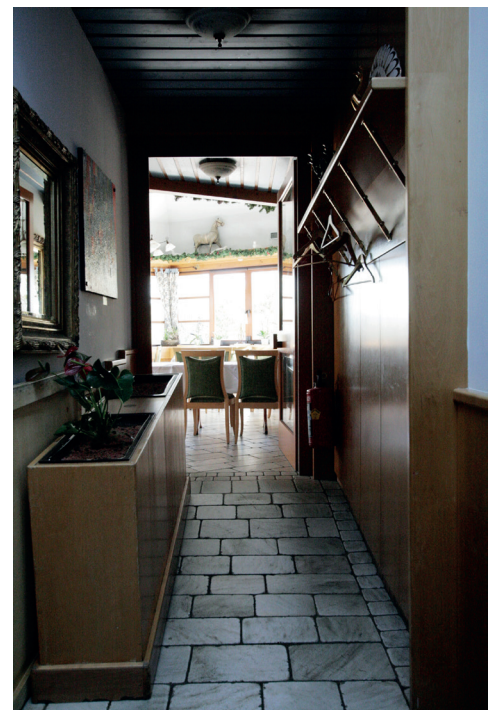

### INTERIOR AREA:

- Flooring suitable for wheelchairs (tiles)
- Passage widths sufficient
- Counter height: 120 cm
- Tables and chairs movable, benches aren't
- Several guest rooms with different tables and chairs

Interior area

- Ramp of approx. 10 % connects 2 guest rooms
- Most tables offer under-table wheelchair access at 69 cm (lower edge), upper edge 74 cm
- Most tables have a crossbeam

**TOILET:**

- Separate accessible toilet (not located in the other toilets)
- **Not marked** (either as an accessible toilet or as a WC in general)

**Door access:**

- Hinged door with wooden handle
- Clear door width 98 cm

**WC:**

- Hinged door with lever handle
- Clear door width 89 cm
- **Turning circle of 150 cm not given**
- Long WC bowl, height: 47.5 cm
- WC accessible from both sides
- 1 folding support rail on right, **height 87.5 cm** (standard 75–85 cm)
- On the right **70 cm space** (standard 90 cm)
- Paper accessible when seating (on handrail)
- Washbasin 60 cm wide, 52 cm deep, upper edge 85 cm, lower edge 75 cm
- Lower edge of mirror at a height of 106 cm
- **No emergency bell available**
- No clothes hooks available

Interior area

Ramp

WC layout plan

Accessible WC

**TERRACE:**

- One terrace is accessible via the above-mentioned ramp
- Other terraces do not have step-free access
- Exit to terrace: 2 cm threshold
- Paving: Brick and stone
- Tables and chairs movable
- Folding tables with footrests, limited under-table wheelchair access
- Lower edge of table 68 cm, upper edge 73 cm